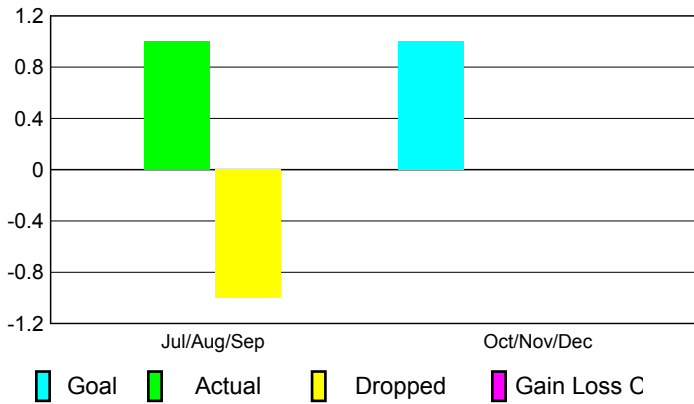

2010-2011 GMT Reports for District (or Undistricted) **District 4 C5**

GMT: **DANA M BIGGS**

Location: **CALIFORNIA**

GMT CA: **1**

CLUBS

**Club Results
2010-2011**

**Clubs
2009-2010**

Month	New Club Goal	Actual New Clubs	Actual Dropped Clubs	Gain/Loss of Clubs	Gain/Loss of Clubs
Jul/Aug/Sep	0	1	-1	0	0
Oct/Nov/Dec	1	0	0	0	0
Totals	1	1	-1	0	0

Club Results 2010-2011

Goal, New, Dropped, Gain/Loss

Comparison of Club Gain/Loss

Current Year Compared to the Previous Year

YTD Status Quo Clubs 2010-2011

Status Quo Clubs Compared to Status Quo Members

MEMBERSHIP