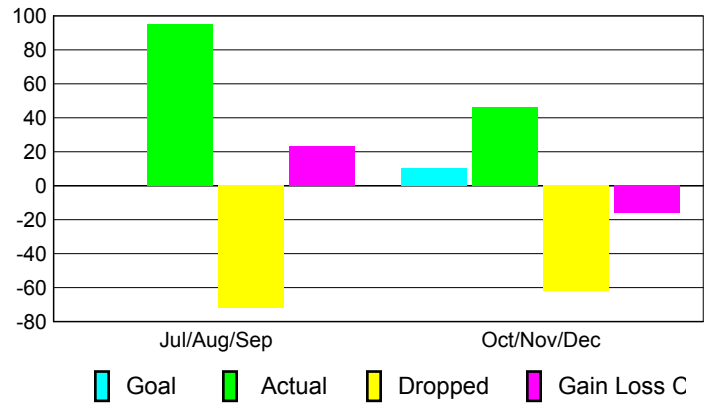

Membership Results 2010-2011

Goal, New, Dropped, Gain/Loss